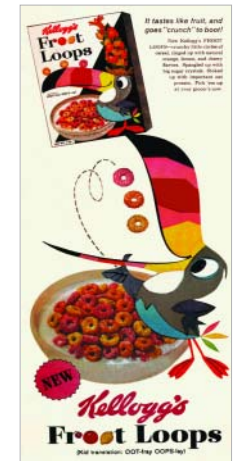

# Toucan Sam™

**Toucan Sam™** appeared on the very first **Kellogg's® Froot Loops®** cereal package in 1963, wearing a towering Carmen Miranda-style hat of fruit. **Toucan Sam™** lives in an animated jungle, interacting with a menagerie of animated animals.

Fans recognize him instantly as 'The **Froot Loops®** Bird' that 'follows his nose... it always knows'.

# Original Archive Images

FrootLoops01.jpg

FrootLoops02.jpg

FrootLoops03.jpg

FrootLoops04.jpg

FrootLoops05.jpg

FrootLoops06.jpg